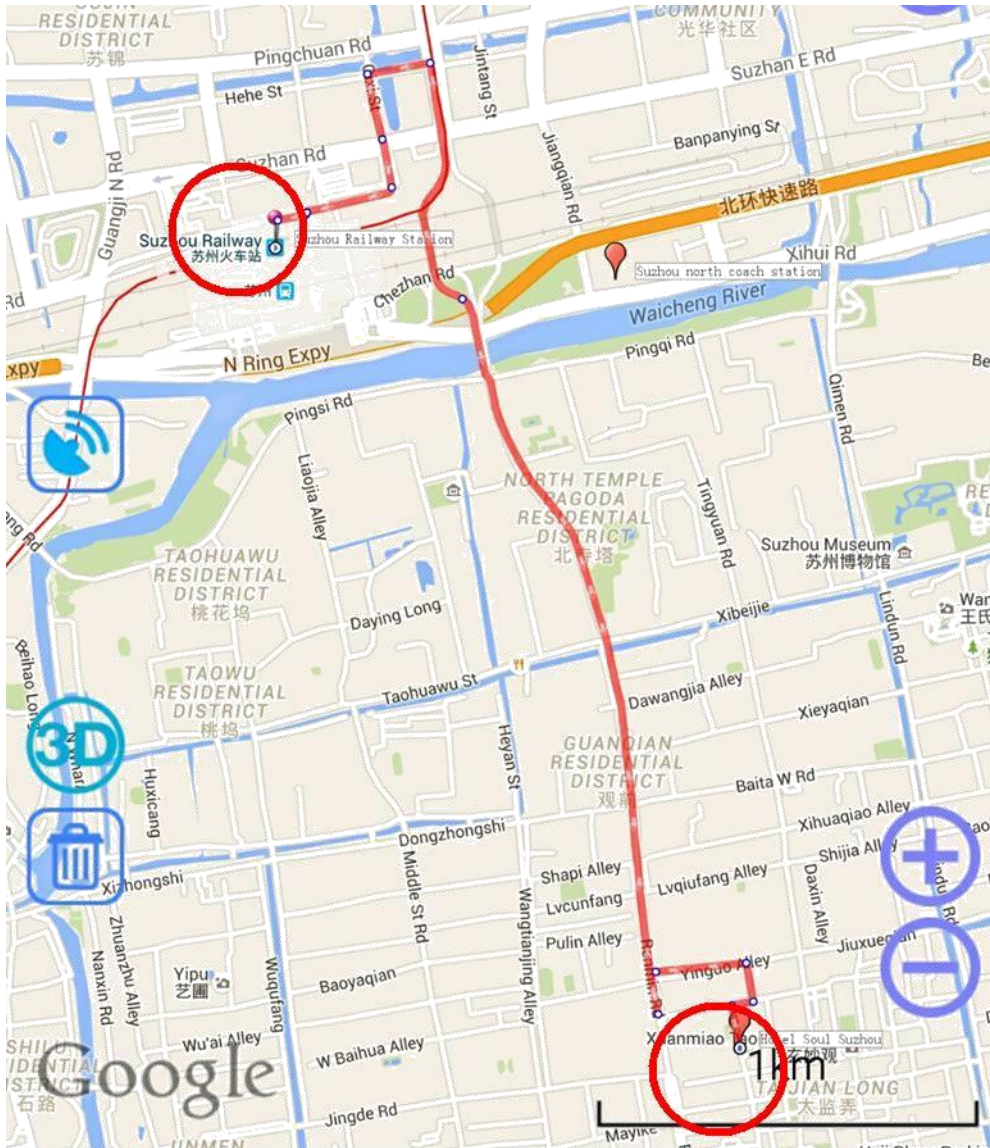

1.上海浦东机场至苏州酒店

1. IF YOU ARRIVE AT SHANGHAI PUDONG INTERNATIONAL AIRPORT

1)从浦东机场步行到“上海浦东国际机场长途客运站”。位置如下图所示

Step 1) Walk to “Shanghai Pudong International Airport Coach Station”. The location of station is as following red circle on the map. The coach station is between the 1st and 2nd terminal.

客运站实景地点如下图所示。

The real sight of the station is as the following picture

2) 在客运站乘坐上海-苏州大巴 上海出发时间为 9:30 /10:00 /10:40 /11:10 /11:40 /12:10 /12:45 /13:30 /14:15 /14:50 /15:20/ 16:10 /16:50 /17:20 /18:10/ 18:50 /19:40 /20:30 /21 : 00

Step1) Walk to “Shanghai HongQiao railway station”. The location of station is at the following red circle on the map

虹桥站实景地点如下图所示:

The real sight of the station is as the following picture:

2)在虹桥站乘坐高铁或动车至苏州站

3) 在苏州站下车。苏州站实景如下图所示

Step3) Take down at Suzhou station. The real sight of station is as the following:

4) 从苏州站坐出租车至平江路苏哥利酒店(苏州市姑苏区乔司空巷 27-33 号), 约 3.8 公里, 20 分钟, 20 元人民币。路线图如下图所示:

Step4) take taxi from Suzhou station to SOUL HOTEL on PingJiang road (3.8KM, 20Minutes, CNY20). the route is on the following map.