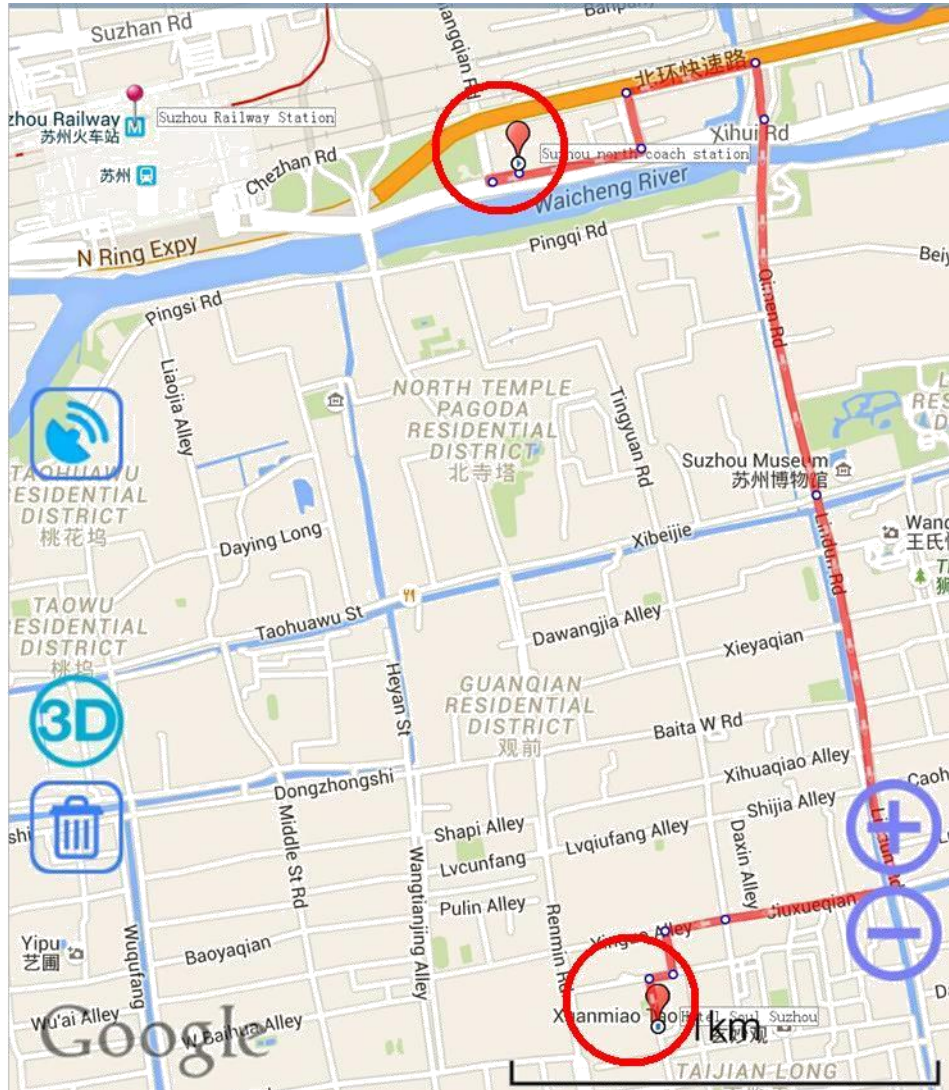

客运站实景地点如下图所示。

The real sight of the station is as the following picture

2) 在客运站乘坐上海-苏州大巴 上海出发时间为 9:30 /10:00 /10:40 /11:10 /11:40 /12:10 /12:45 /13:30 /14:15 /14:50 /15:20/ 16:10 /16:50 /17:20 /18:10/ 18:50 /19:40 /20:30 /21 : 00

3) 在苏州汽车客运北站下车, 苏州客运北站实景地点如下

Step3) Get off the coach at Suzhou North Coach Station, the real sight are as the followings picture

4) 从苏州汽车客运北站出租车至平江路苏哥利酒店(苏州市姑苏区乔司空巷 27-33 号), 约 4.4 公里, 20 分钟, 20 元人民币。路线如下图所示:

Step4) take taxi from Suzhou North Coach Station to SOUL HOTEL on Pingjiang road (4.4KM, 20Minutes, CNY20). the route is on the following map.

酒店实景如下图所示：

The real sight of SOUL HOTEL is as the following picture

Step1) Walk to “Shanghai HongQiao railway station”. The location of station is at the following red circle on the map

虹桥站实景地点如下图所示:

The real sight of the station is as the following picture:

2)在虹桥站乘坐高铁或动车至苏州站