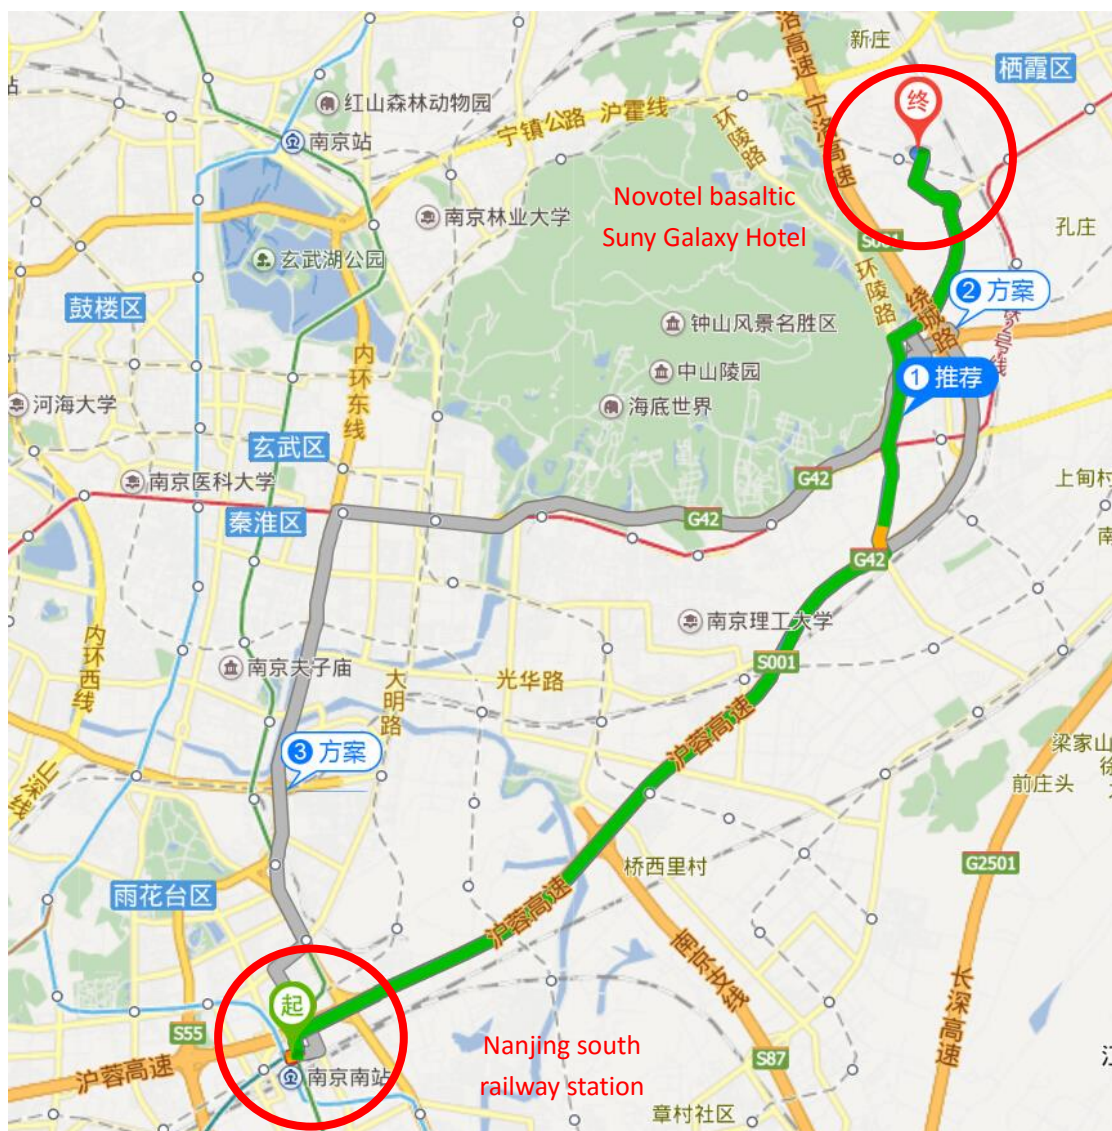

## THE TRANSPORTATION GUIDE FROM SHANGHAI INTERNATIONAL AIRPORT TO NANJING HOTEL

酒店名称：南京苏宁银河诺富特酒店

酒店地址：南京市玄武区苏宁大道 9 号

Hotel Name: Novotel basaltic Suny Galaxy Hotel

Hotel Address: NO.9, Suning avenue, Xuanwu District, Nanjing(location as following map)

酒店位置如下图所示

The location of hotel is as the following sketch map

1. 从上海虹桥机场步行至上海虹桥站。位置如下图所示

Step1) Walk to “Shanghai HongQiao railway station”. The location of station is at the following red circle on the map

虹桥站实景地点如下图所示:

The real sight of the station is as the following picture:

2) 在虹桥站乘坐高铁或动车至南京南站。在南京南站下车。苏州站实景如下图所示:

Step2) take train from Shanghai Hongqiao to Nanjing south railway station.

The real sight of station is as the following:

3) 乘出租车至苏宁银河诺富特酒店

Step3) take taxi from Nanjing south railway station to Novotel basaltic Suny Galaxy Hotel (17.8KM, 26Minutes, CNY50) . the route is on the following map.

The real sight of hotel is as the following: